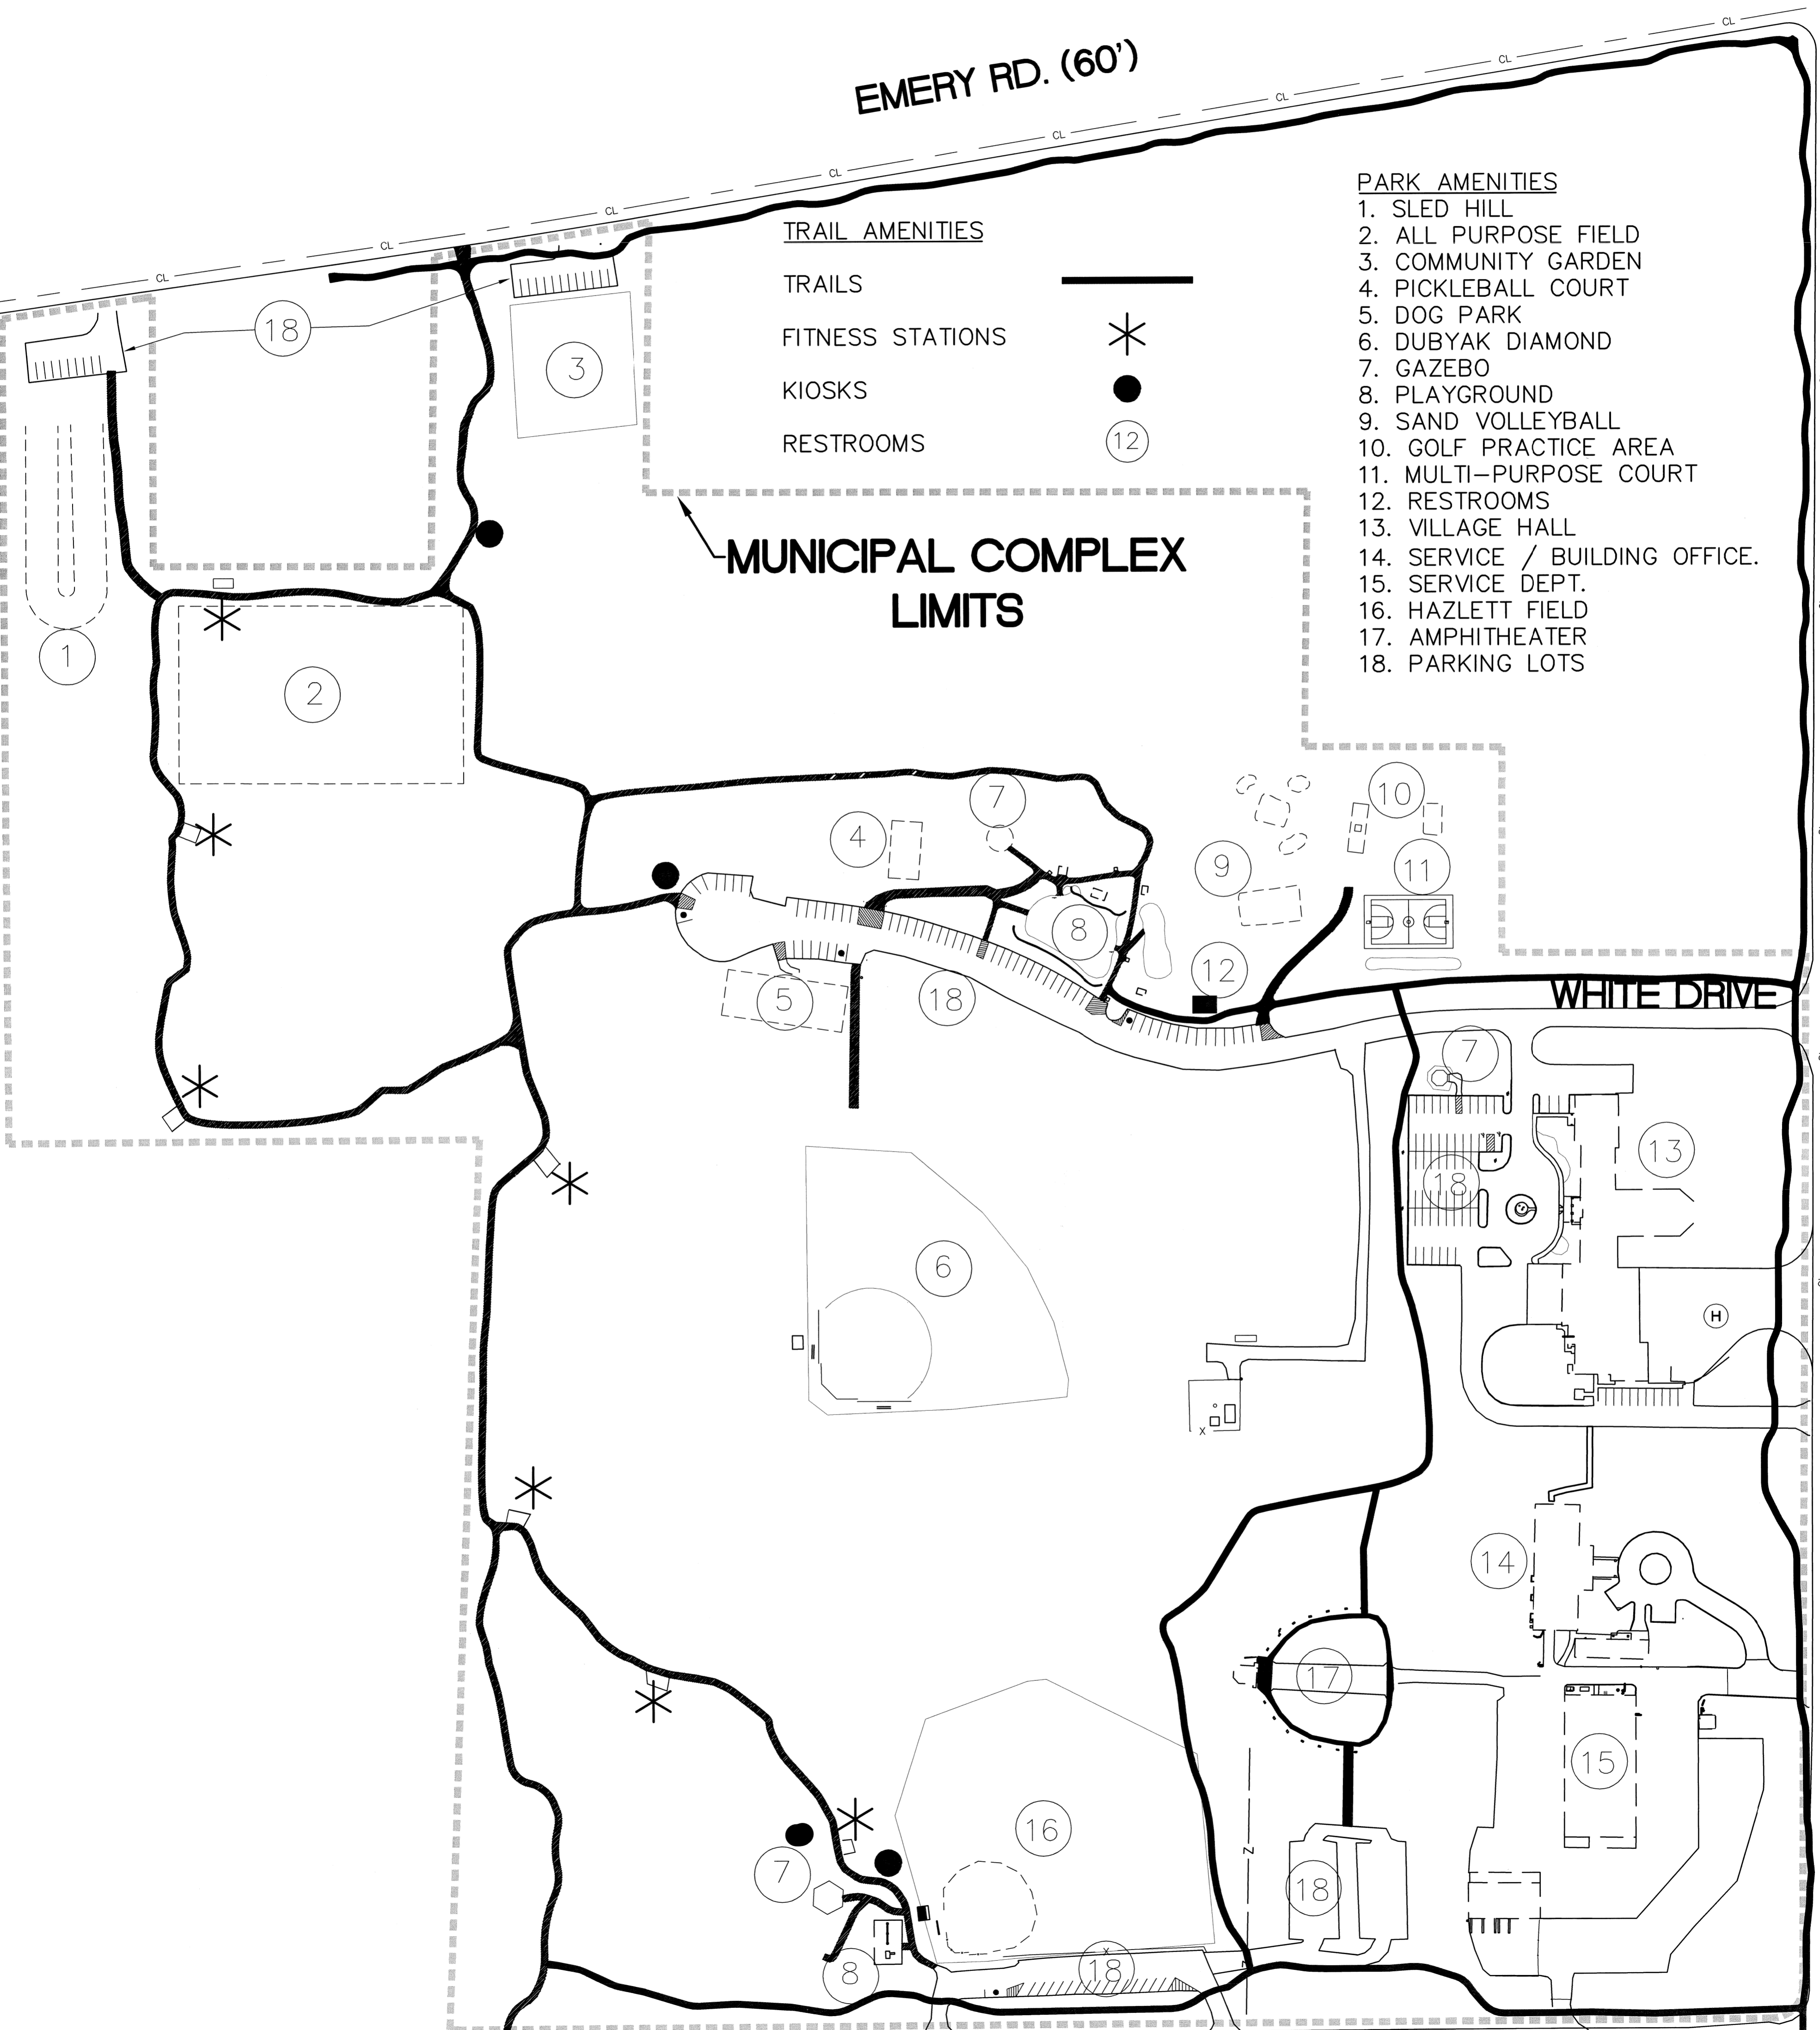

EMERY RD. (60')

PARK AMENITIES

- 1. SLED HILL
- 2. ALL PURPOSE FIELD
- 3. COMMUNITY GARDEN
- 4. PICKLEBALL COURT
- 5. DOG PARK
- 6. DUBYAK DIAMOND
- 7. GAZEBO
- 8. PLAYGROUND
- 9. SAND VOLLEYBALL
- 10. GOLF PRACTICE AREA
- 11. MULTI-PURPOSE COURT
- 12. RESTROOMS
- 13. VILLAGE HALL
- 14. SERVICE / BUILDING OFFICE.
- 15. SERVICE DEPT.
- 16. HAZLETT FIELD
- 17. AMPHITHEATER
- 18. PARKING LOTS

TRAIL AMENITIES

- TRAILS 
- FITNESS STATIONS 
- KIOSKS 
- RESTROOMS 

MUNICIPAL COMPLEX LIMITS

WHITE DRIVE

LANDER RD. (60')

PIKE DRIVE (60')