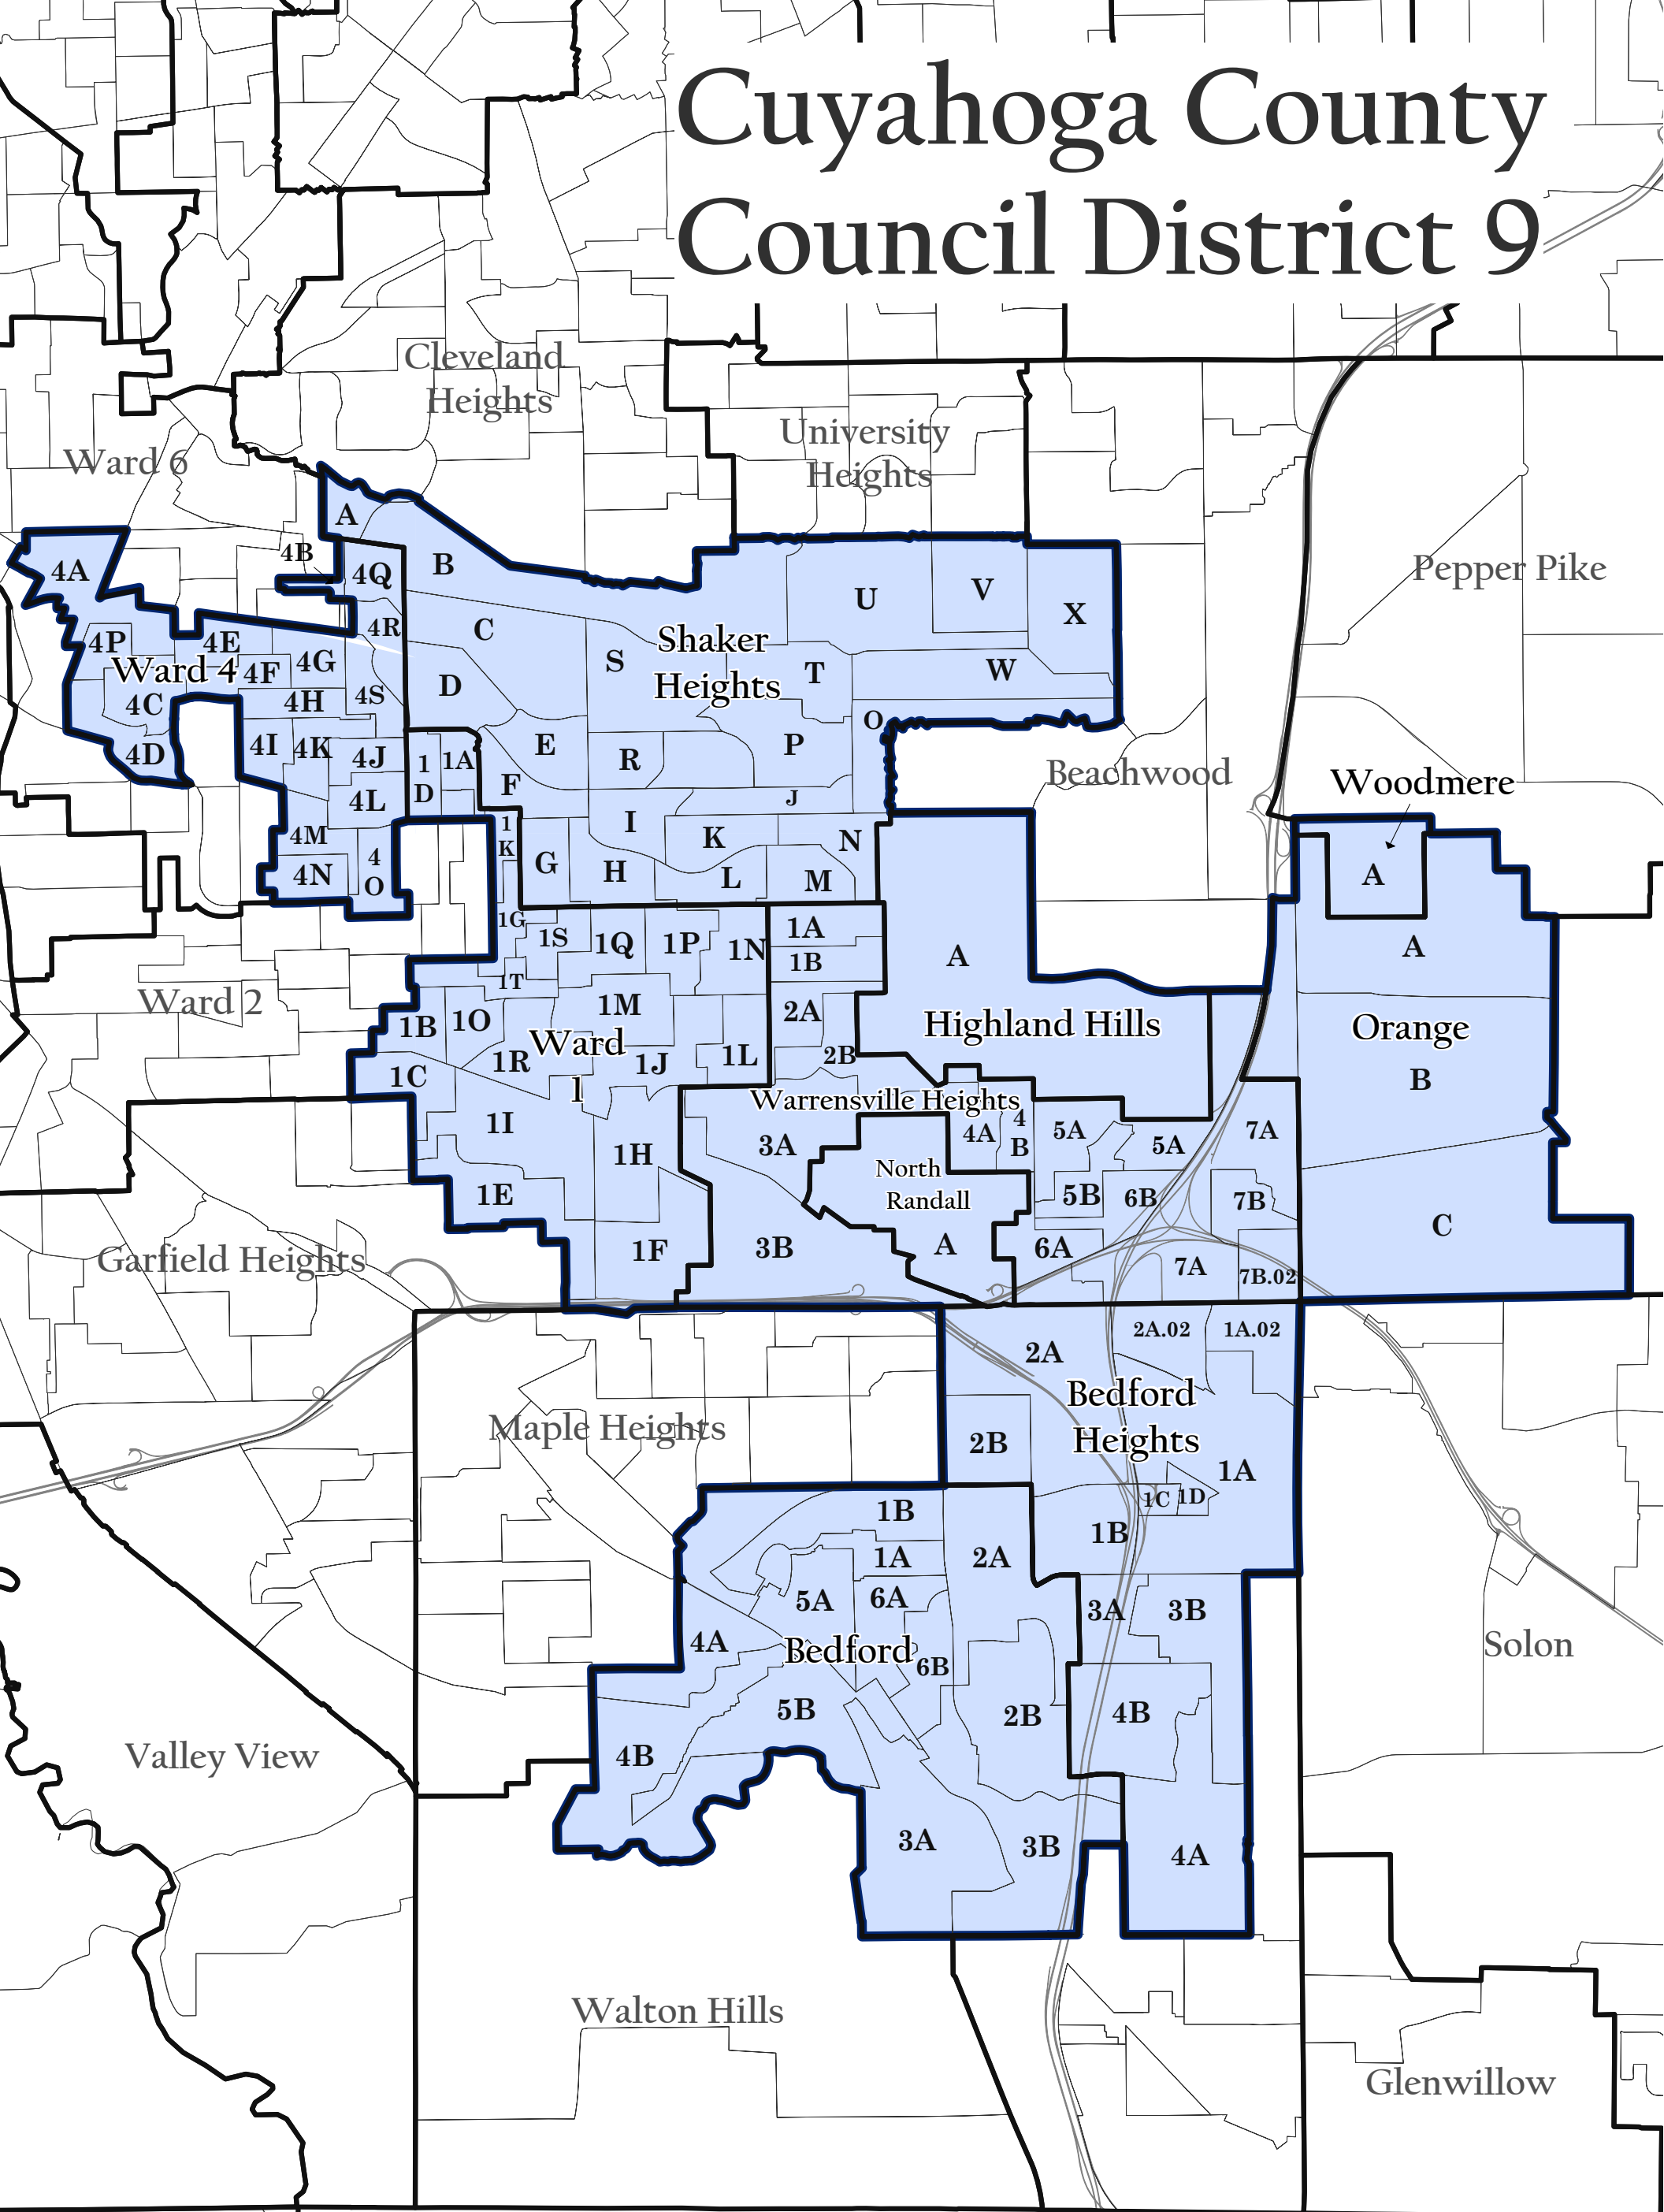

# Cuyahoga County Council District 9

-  District 9 Boundary
-  Municipal and Ward Boundaries
-  Precinct Boundaries

Notice to buyer: The Cuyahoga County Board of Elections cannot guarantee the absolute accuracy of the data purchased. The information contained on this map reflects the most recent update of our records. In the unlikely event serious data problems are detected, please contact the GIS Technician at (216) 443-6686. Prepared by Ryan Noles 02/19/2010